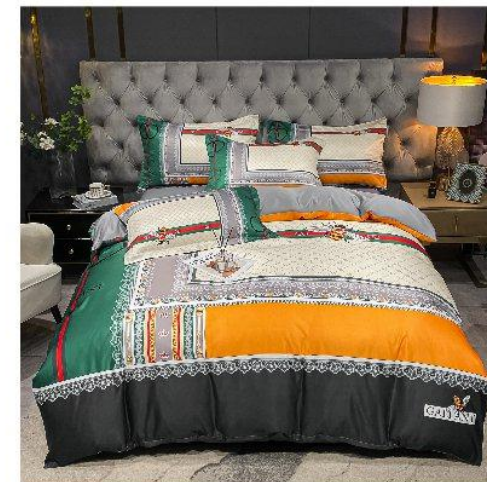

Model No.: TY-SJT-TS16