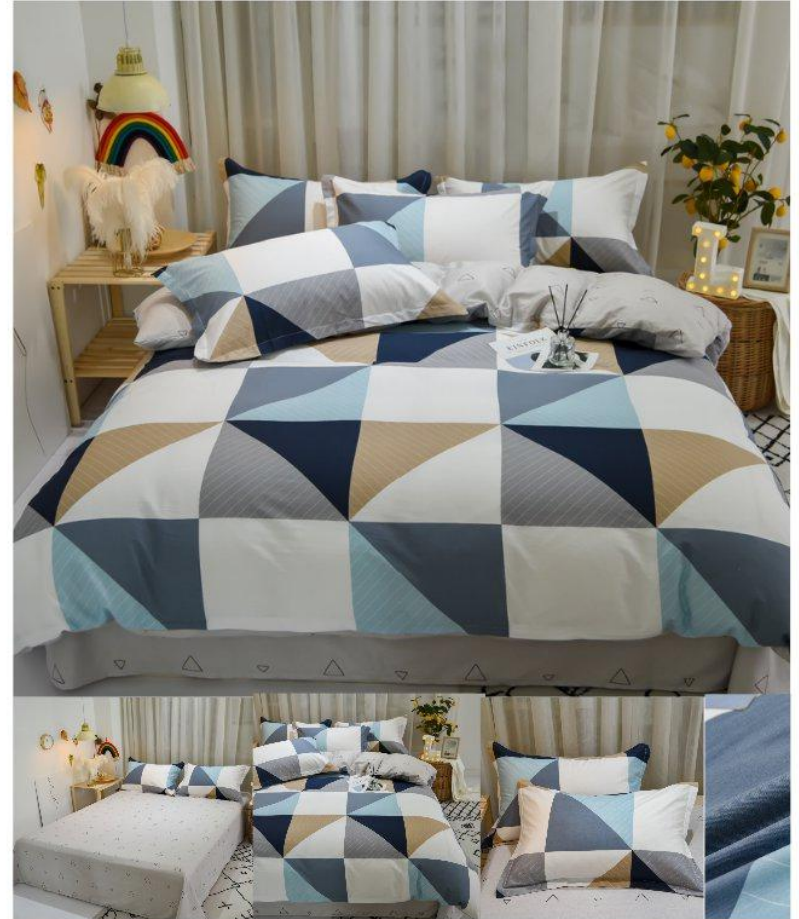

Simple Stripe Geometric Series

Simple Style, Minimalist Life, Add A Touch Of
Simple Color To Home

Model No.: TY-SJT-CM52